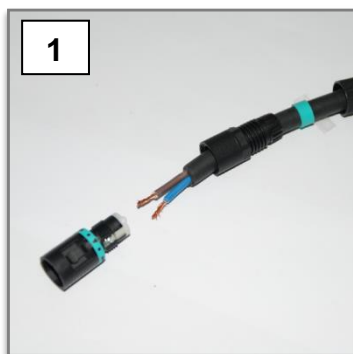

### micro-connector TH381 3 poles

Gommino Grommet	Cavo Cable Φ min. - max
	7.0 mm – 8.0 mm
	5.8 mm – 6.9 mm* * with special grommet accessory