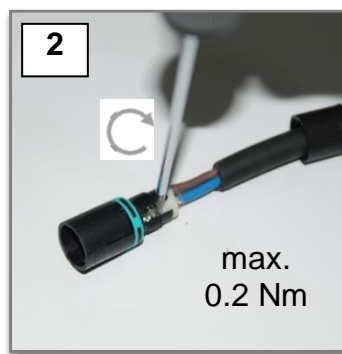

### micro-connector TH381 3 poles

Gommino Grommet	Cavo Cable Φ min. - max
	7.0 mm – 8.0 mm
	5.8 mm – 6.9 mm* * with special grommet accessory