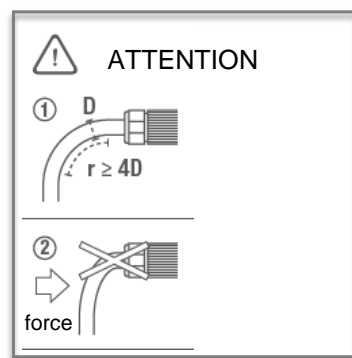

### micro-connector TH381 3 poles

Gommino Grommet	Cavo Cable Φ min. - max
	7.0 mm – 8.0 mm
	5.8 mm – 6.9 mm* * with special grommet accessory