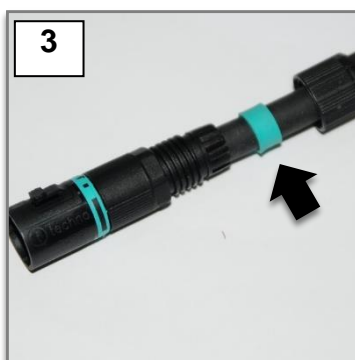

### micro-connector TH381 3 poles

Gommino Grommet	Cavo Cable Φ min. - max
	7.0 mm – 8.0 mm
	5.8 mm – 6.9 mm* * with special grommet accessory