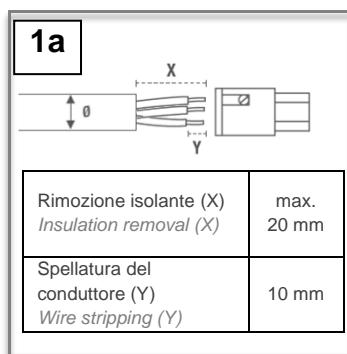

### micro-connector TH381 3 poles

Gommino Grommet	Cavo Cable Φ min. - max
	7.0 mm – 8.0 mm
	5.8 mm – 6.9 mm* * with special grommet accessory