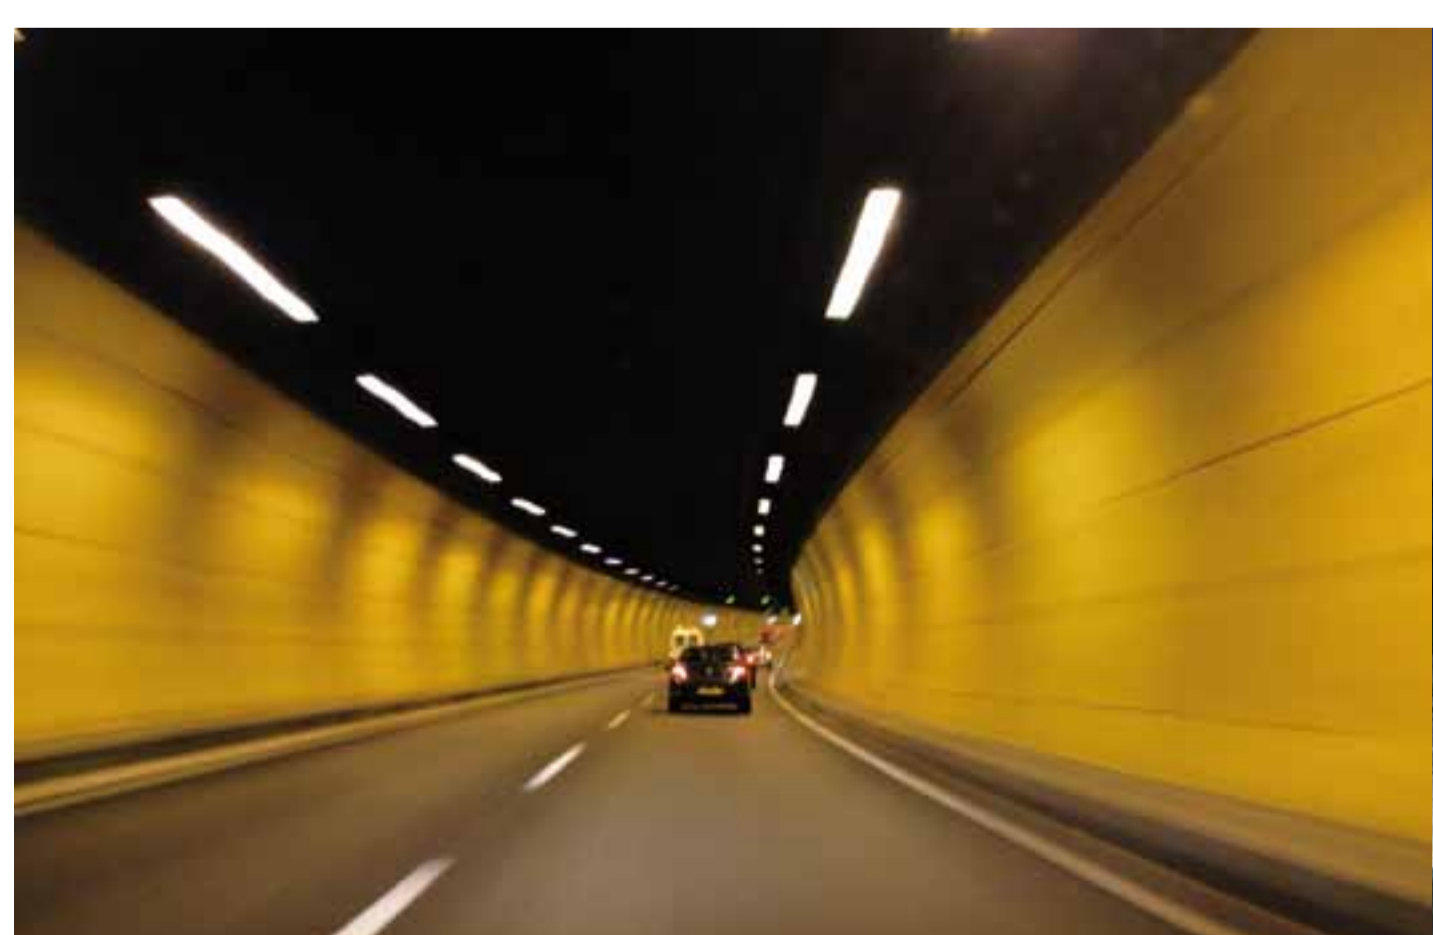

IN-LINE AND JUNCTION CIRCULAR CONNECTORS

FAST, SAFE, USEFUL

IP68 ← **TEETUBE**® →

HIGH PROTECTION WATERPROOF CONNECTOR

COMPACT DESIGN AND MODULAR CONNECTORS

QUICK AND INTUITIVE WIRING

Tunnels

Street lighting