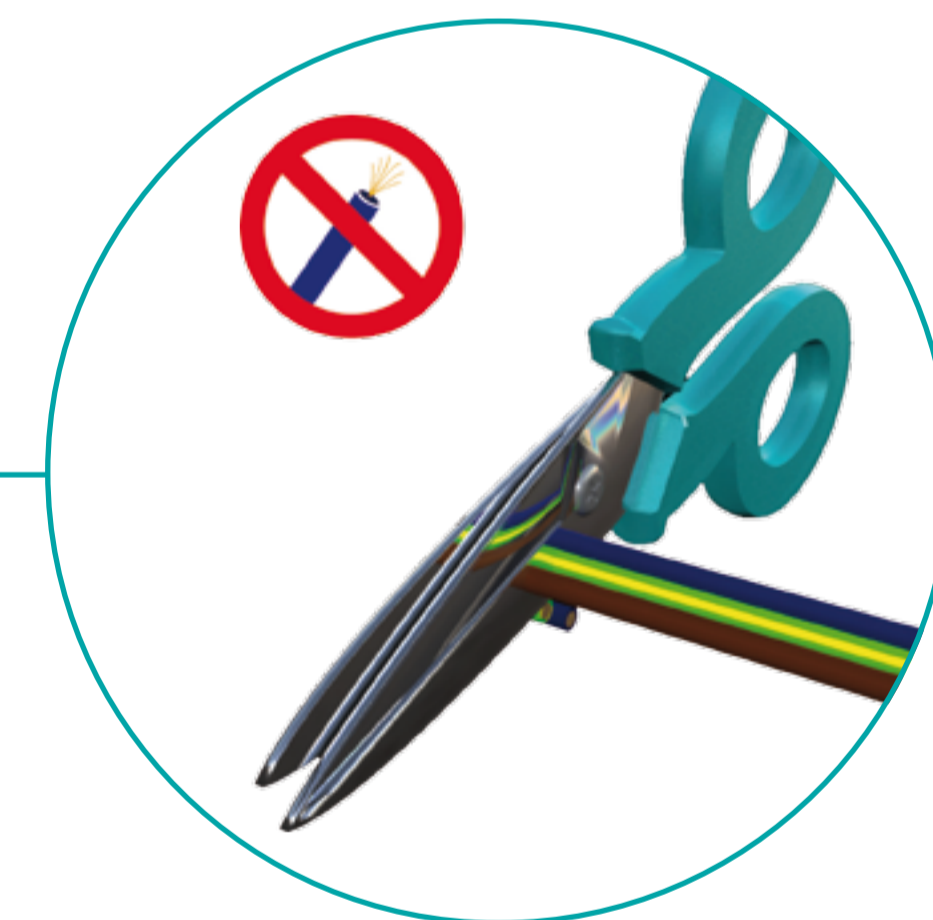

IN-LINE AND JUNCTION CIRCULAR CONNECTORS

FAST, SAFE, USEFUL

IP68 ← **TEETUBE**® →

HIGH PROTECTION WATERPROOF CONNECTOR

COMPACT DESIGN AND MODULAR CONNECTORS

QUICK AND INTUITIVE WIRING

Tunnels

Street lighting