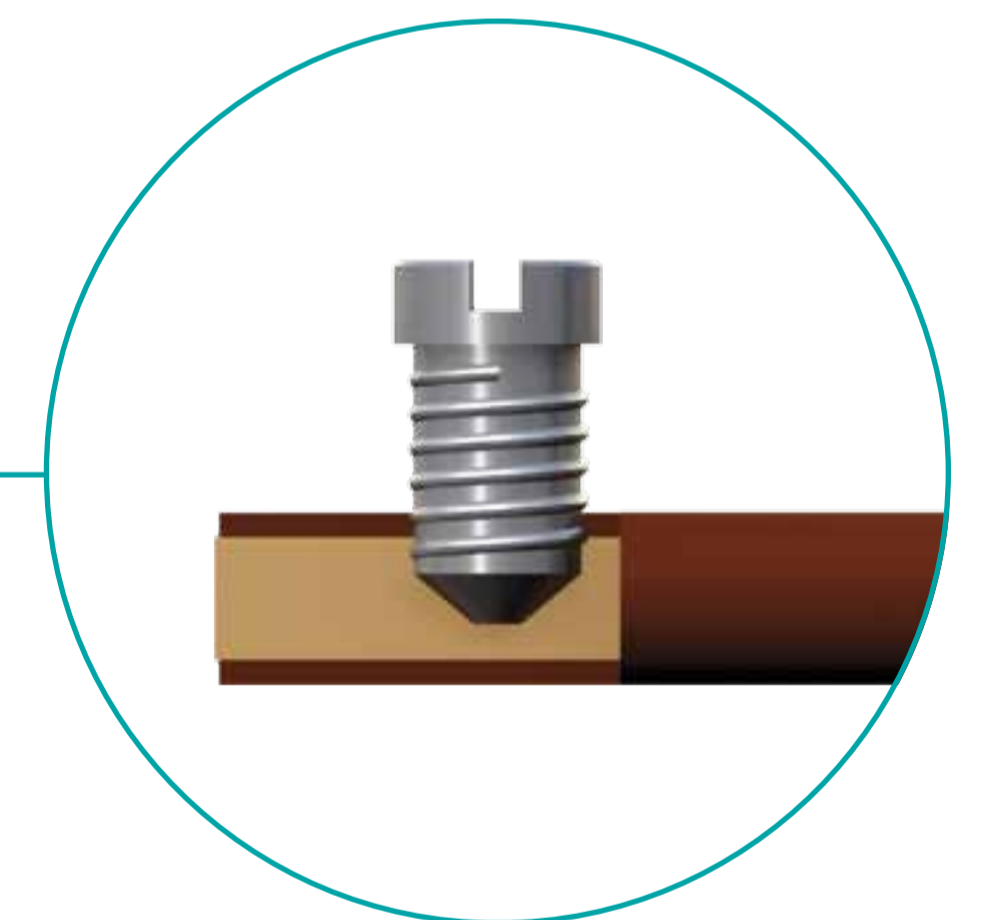

IN-LINE AND JUNCTION CIRCULAR CONNECTORS

FAST, SAFE, USEFUL

IP68 ← **TEETUBE**® →

HIGH PROTECTION WATERPROOF CONNECTOR

COMPACT DESIGN AND MODULAR CONNECTORS

QUICK AND INTUITIVE WIRING

Tunnels

Street lighting