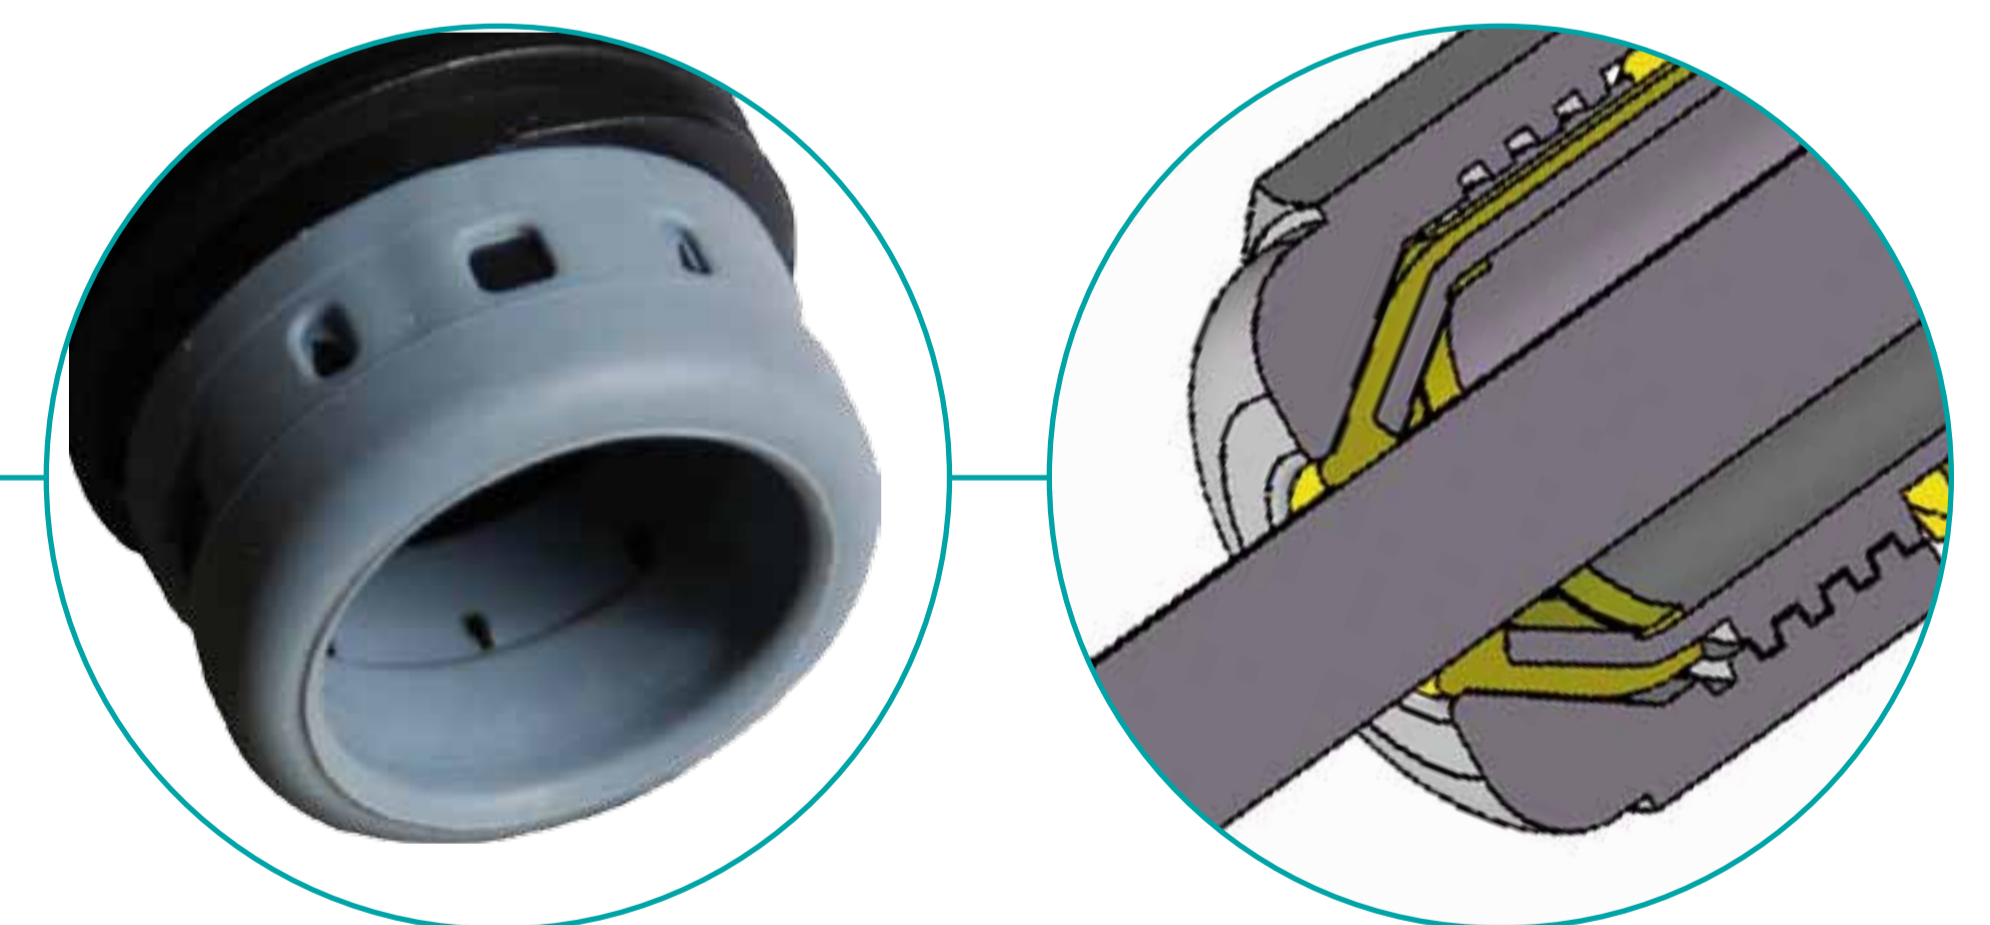

HIGH PROTECTION INNOVATIVE CABLE GLANDS

FAST, SAFE, USEFUL

ONLY 2 STEP INSTALLATION

TOTAL RELIABILITY: AVOID INSTALLATION ERRORS

HIGH PERFORMANCE

RESISTANCE TO HIGH CLOSING FORCES

Lighting

Automation