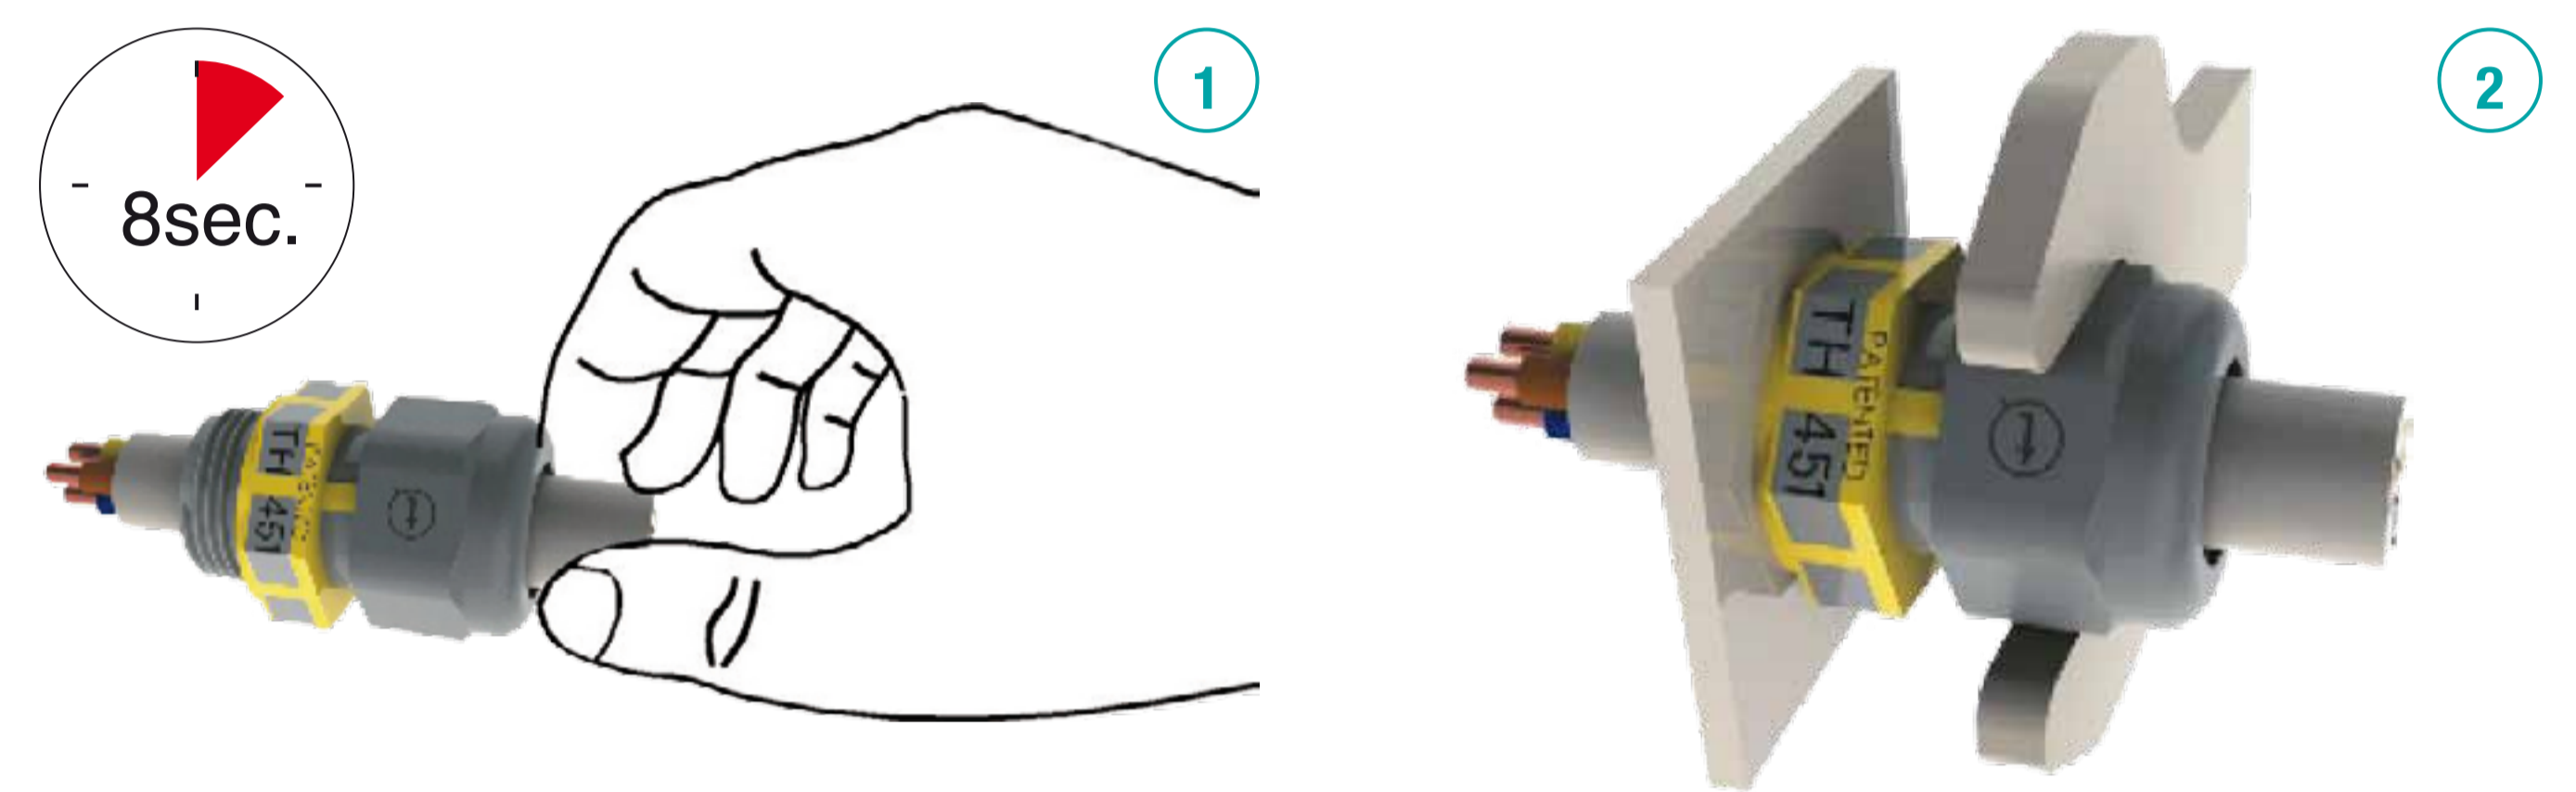

HIGH PROTECTION INNOVATIVE CABLE GLANDS

FAST, SAFE, USEFUL

ONLY 2 STEP INSTALLATION

TOTAL RELIABILITY: AVOID INSTALLATION ERRORS

HIGH PERFORMANCE

RESISTANCE TO HIGH CLOSING FORCES

Lighting

Automation