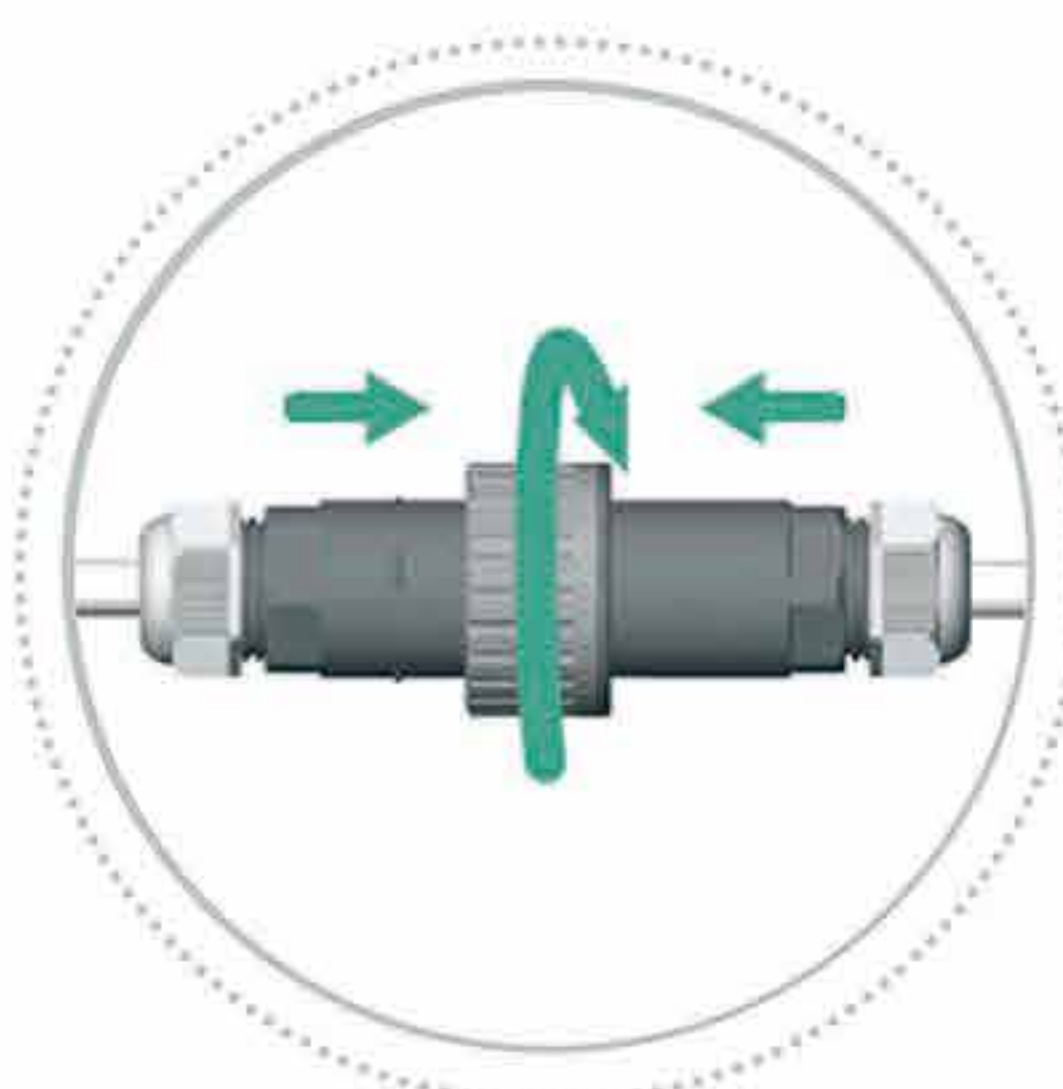

Infrastructures

Plug and socket connectors for rapid installations

TH623: Start making your saving now

Pre-wired current distributors featuring plug and socket connectors.

Cost-saving installations

No access to the terminal box is required, just cable the connectors and install.

Enhance your installation

Ideal for use in harsh conditions. IP68 sealing resistance to humidity, submersion and water splash.

User friendly

Intuitive and reliable wiring to prevent installation errors.

t techno
TECHNOLOGY & INNOVATION