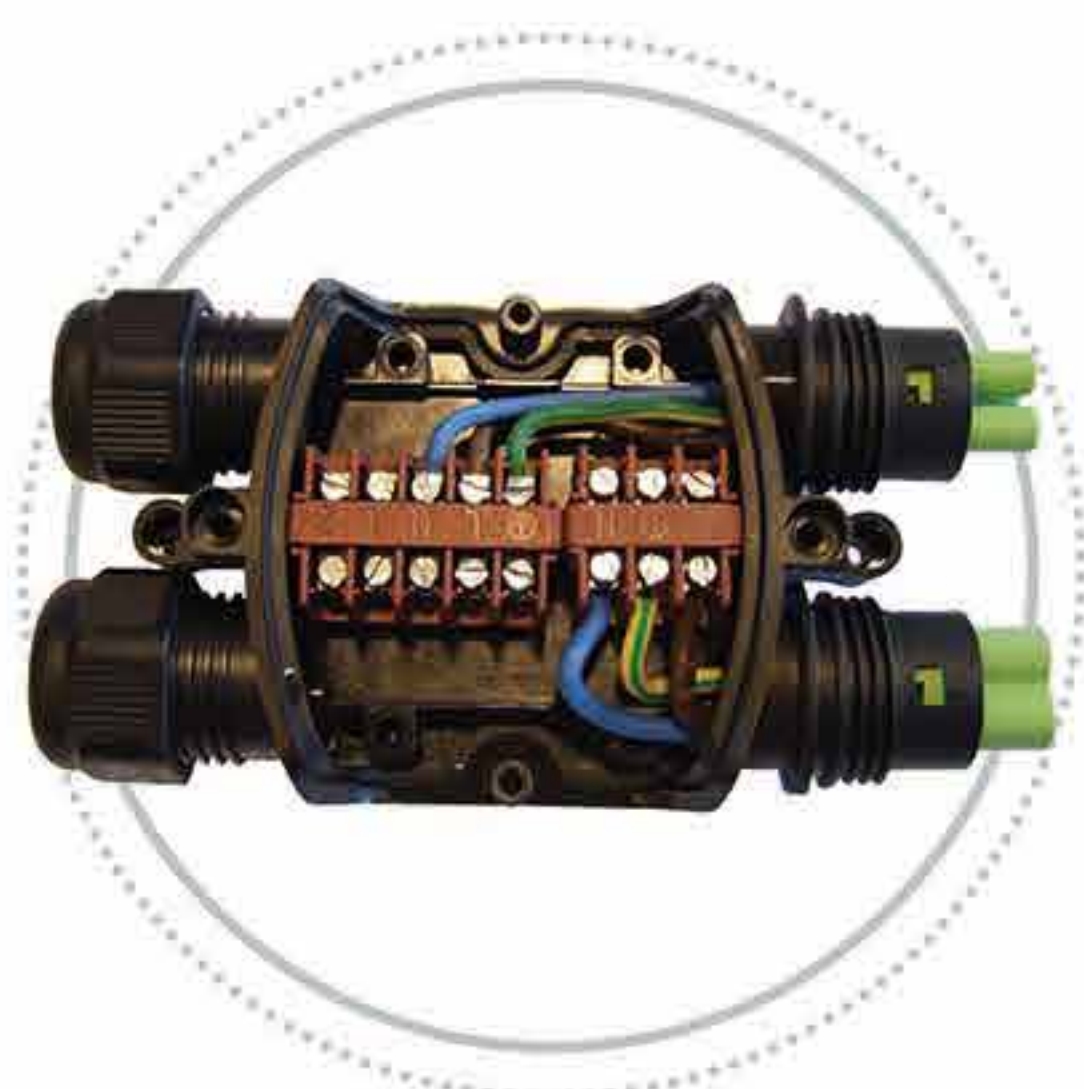

Infrastructures

Plug and socket connectors for rapid installations

TH623: Start making your saving now

Pre-wired current distributors featuring plug and socket connectors.

Cost-saving installations

No access to the terminal box is required, just cable the connectors and install.

Enhance your installation

Ideal for use in harsh conditions. IP68 sealing resistance to humidity, submersion and water splash.

User friendly

Intuitive and reliable wiring to prevent installation errors.

t techno
TECHNOLOGY & INNOVATION