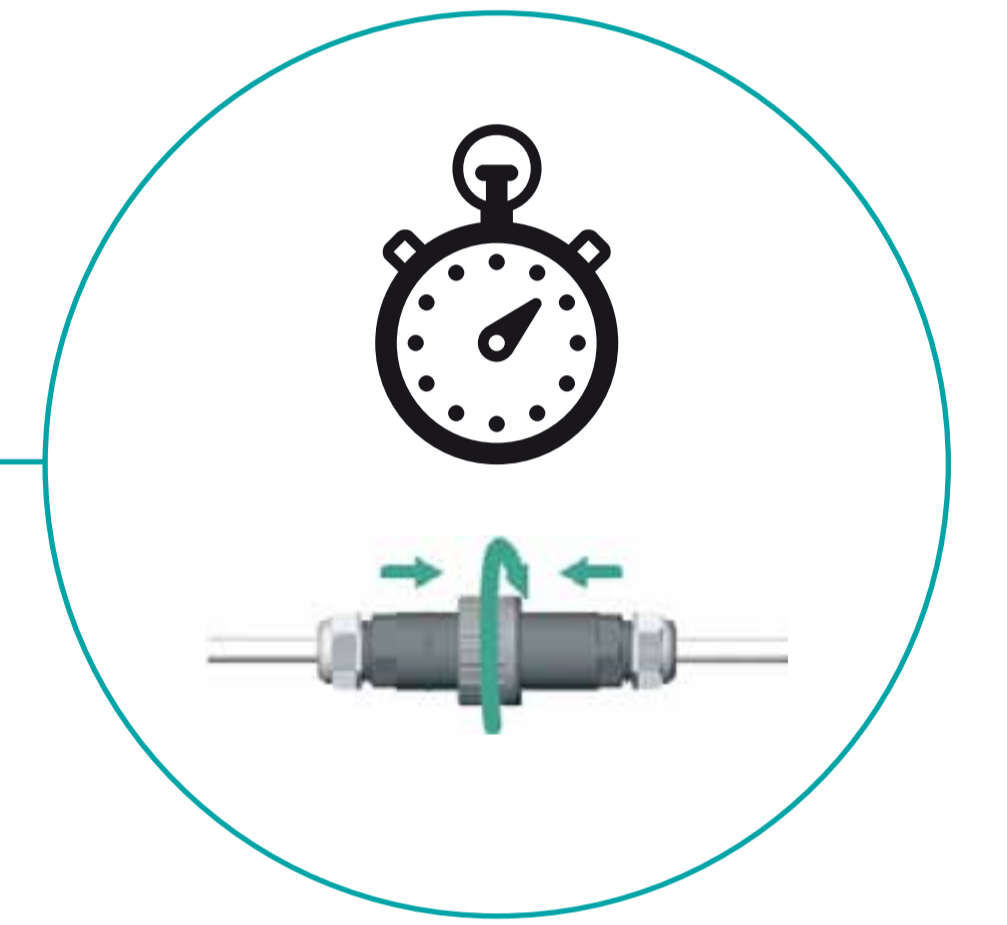

WATERPROOF PLUG AND SOCKET CONNECTORS

FAST, SAFE, USEFUL

EASY AND INTUITIVE INSTALLATION

**CURRENT DISTRIBUTORS.
 FAST AND RELIABLE CONNECTIONS**

Indoor lighting

Transports

Marine

Offshore