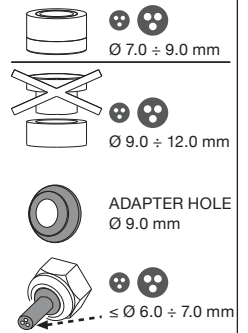

mini
TEETUBE

TH391

IP68 5bar

CE

MADE IN ITALY

Versione a vite standard
Screw terminals
Code: THB.XXX.XXX (THR.XXX.XXX)

No sguainatura
No unsheathing

TH391
2-3-4 POLES