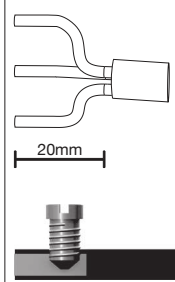

mini
TEETUBE

TH391

IP68 5bar

CE

MADE IN ITALY

Versione a vite standard
Screw terminals
Code: THB.XXX.XXX (THR.XXX.XXX)

No sguainatura
No unsheathing

TH391
2-3-4 POLES