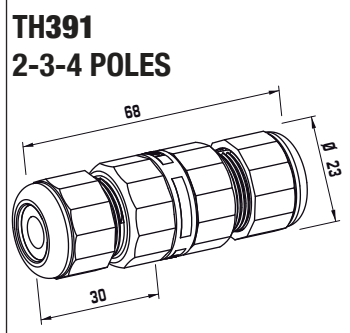

mini
TEETUBE

TH391

IP68 5bar

CE

MADE IN ITALY

Versione a vite standard
Screw terminals
Code: THB.XXX.XXX (THR.XXX.XXX)

No sguainatura
No unsheathing

TH391
2-3-4 POLES