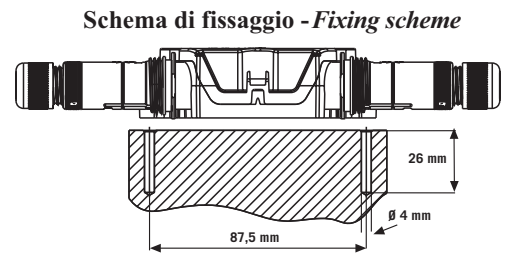

Kit di fornitura imbustati THR
Fare riferimento a catalogo THR
Retail packed kit THR
Please refer to THR Retail Catalogue

THR.623.SXX.XX

Kit di fornitura con versionamenti e confezionamenti speciali THK
Special custom packed version THK

THK.623.XXX